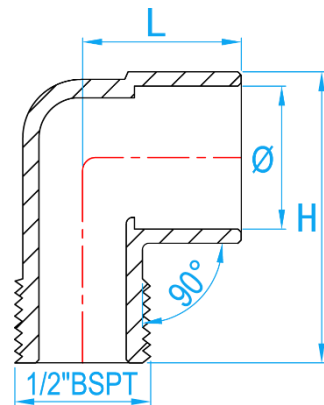

COPPER CAPILLARY FITTING

COMPLY WITH BSEN1254-1:1998
AS/NZS4020:2005
BSEN1982:2008

MBL MI ELBOW

CROSS SECTIONAL VIEW

COMPONENT PARTS

PARTS	MATERIAL
MI Elbow	Bronze

DIMENSIONS

SKU	L (mm)	Ø (mm)	H (mm)	WEIGHT (kg)	PCS/CTN
MBLMIE015	19	15	36	0.045	400
MBLMIE02015	24.52	20	45	0.070	200
MBLMIE02515	30.50	25	52	0.129	150
MBLMIE03515	35	35	60	0.155	70